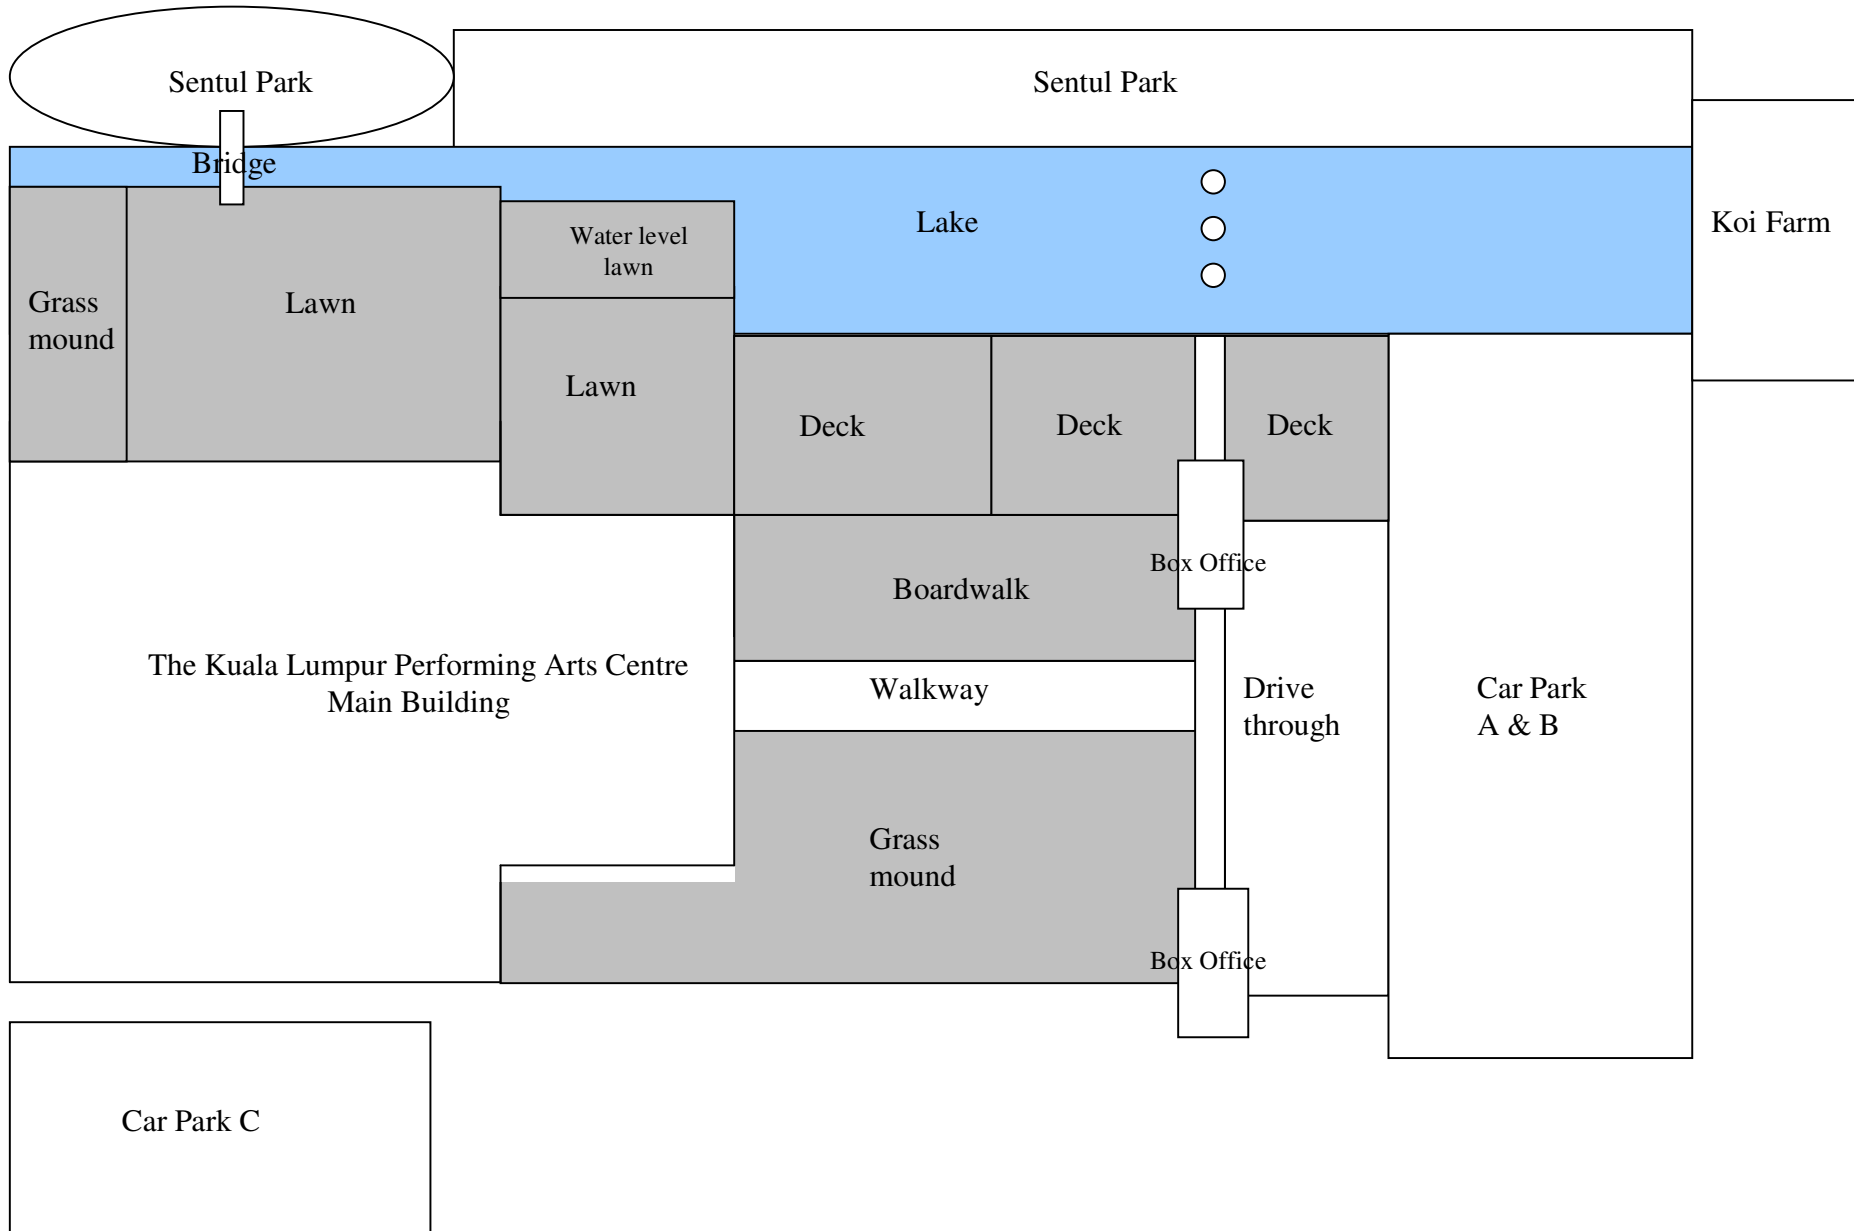

# The Kuala Lumpur Performing Arts Centre Lawn / Deck Area

## The Kuala Lumpur Performing Arts Centre Lawn / Deck Area

**Note:** a). This diagram is not drawn to scale  
b). Measurement is an estimation with + or - 10'