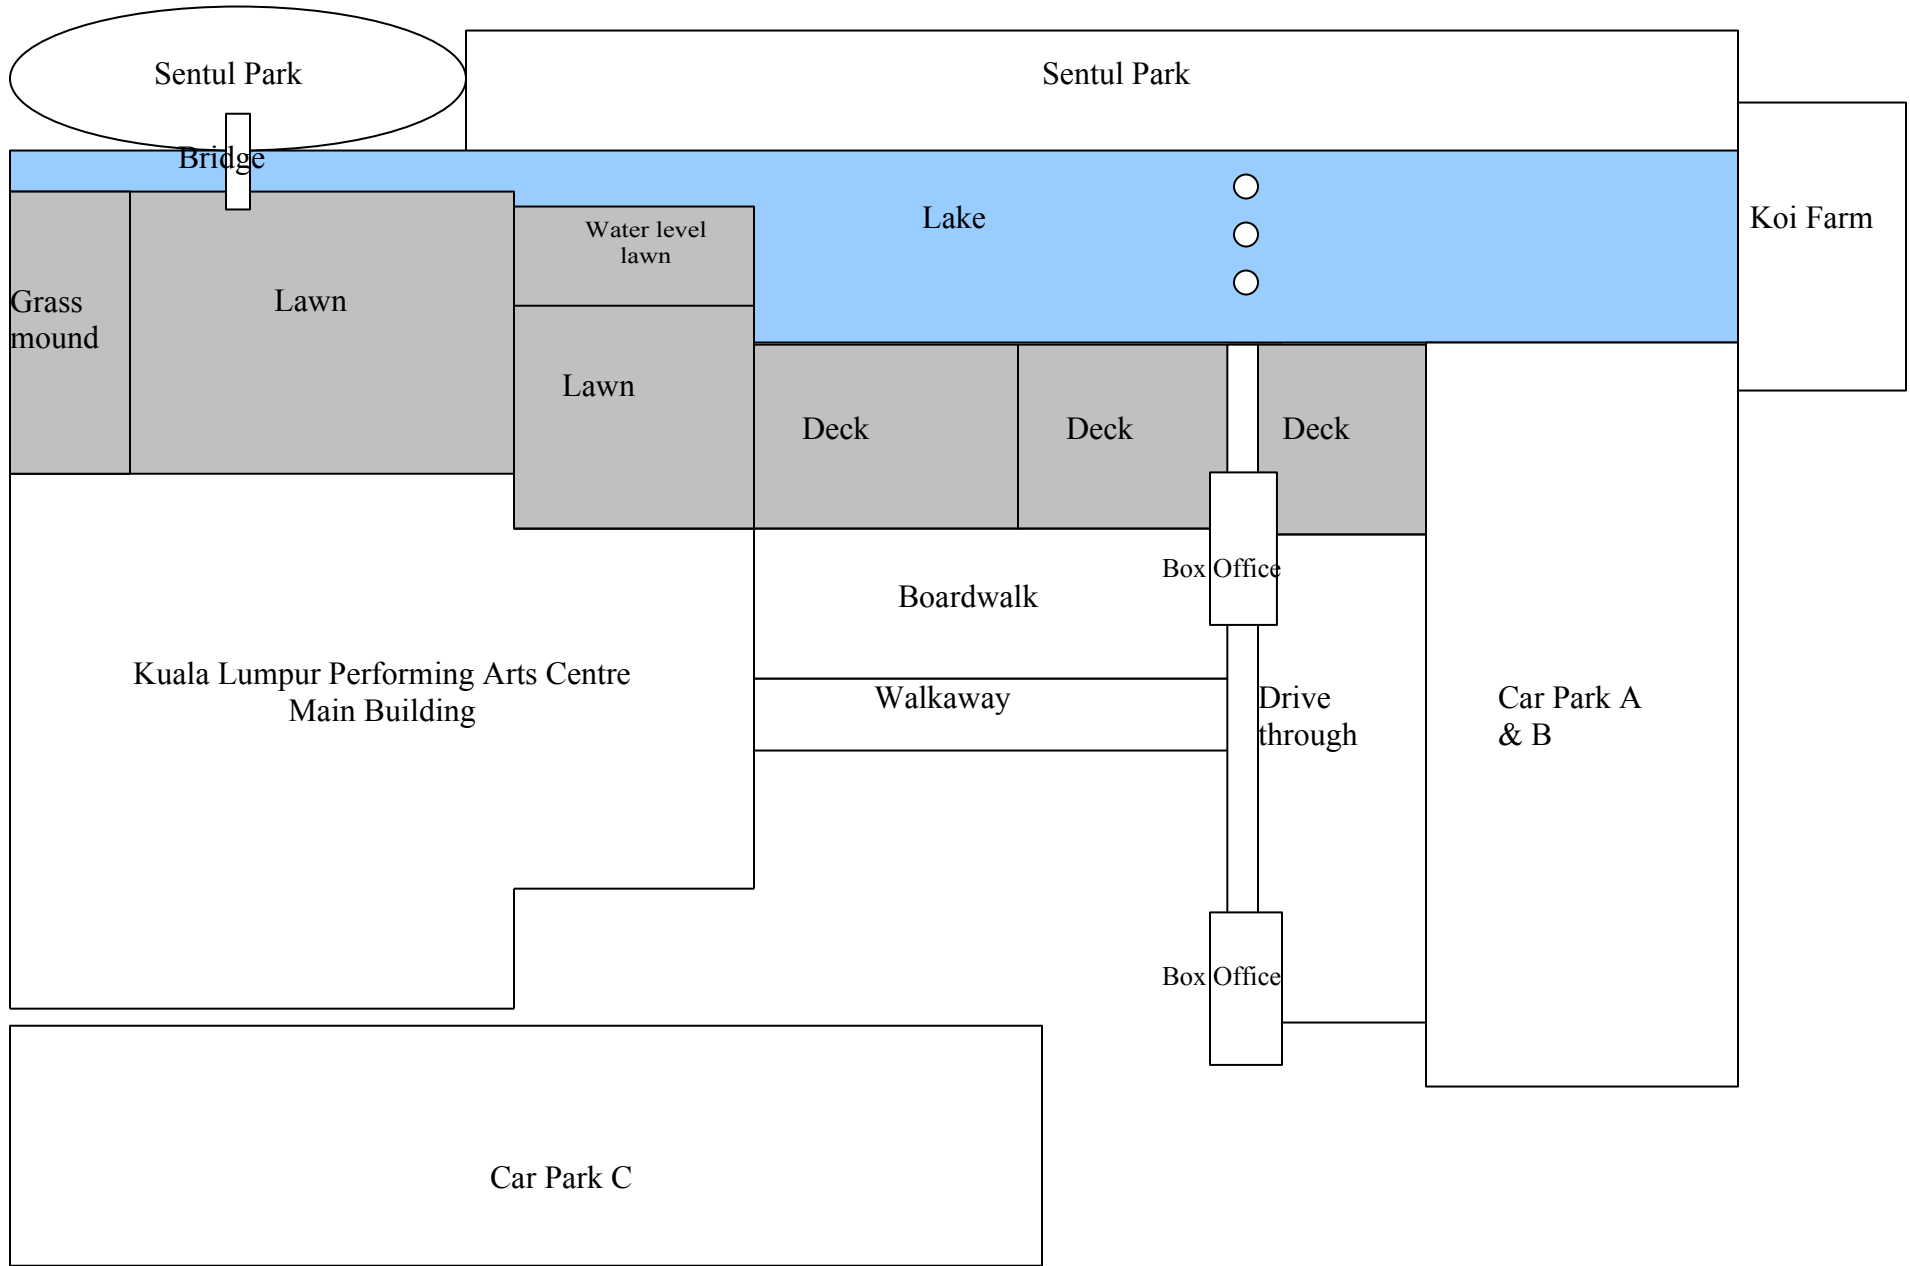

The Kuala Lumpur Performing Arts Centre Lawn / Deck Area

The Kuala Lumpur Performing Arts Centre Lawn / Deck Area

Note: a). This diagram is not drawn to scale
b). Measurement is an estimation with + or - 5'